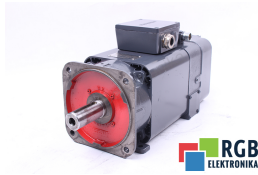

SPINDLE MOTOR 1PH6101-4NF46-Z Z: K31 K49 3.7KW 1500/MIN SIEMENS

Used SIEMENS 1PH6101-4NF46-Z Z: K31 K49
 Tested and cleaned.
 24 months guarantee
 Dedicated courier
 Delivery across Europe even in 24h

TECHNICAL DATA

MANUFACTURER	SIEMENS
MODEL	1PH6101-4NF46-Z Z: K31 K49
CATEGORY	Spindle motors
WEIGHT [KG]	30.0
HEIGHT [CM]	47.0
LENGHT [CM]	77.0
WIDTH [CM]	47.0

24/7 SUPPORT AVAILABLE
[+48 71 750 09 78](tel:+48717500978)

WRITE TO US
info@rgbelektronika.pl

TEST STAND

We have test stands developed by us, thanks to which we check whether the device is in working order. It is with these posts that we test the repaired device, for which we give 24 months warranty, and you can be sure that your **1PH6101-4NF46-Z Z: K31 K49** equipment has been repaired at a service center that provides the highest quality services

PRODUCTS FROM THE RGB ELEKTRONIKA OFFER:

HIGHEST QUALITY

Each product undergoes a specialized assessment, based on which we select the best quality equipment to guarantee their trouble-free operation. Thanks to this, you can be sure that the SIEMENS **1PH6101-4NF46-Z Z: K31 K49** device has been prepared with the greatest care.